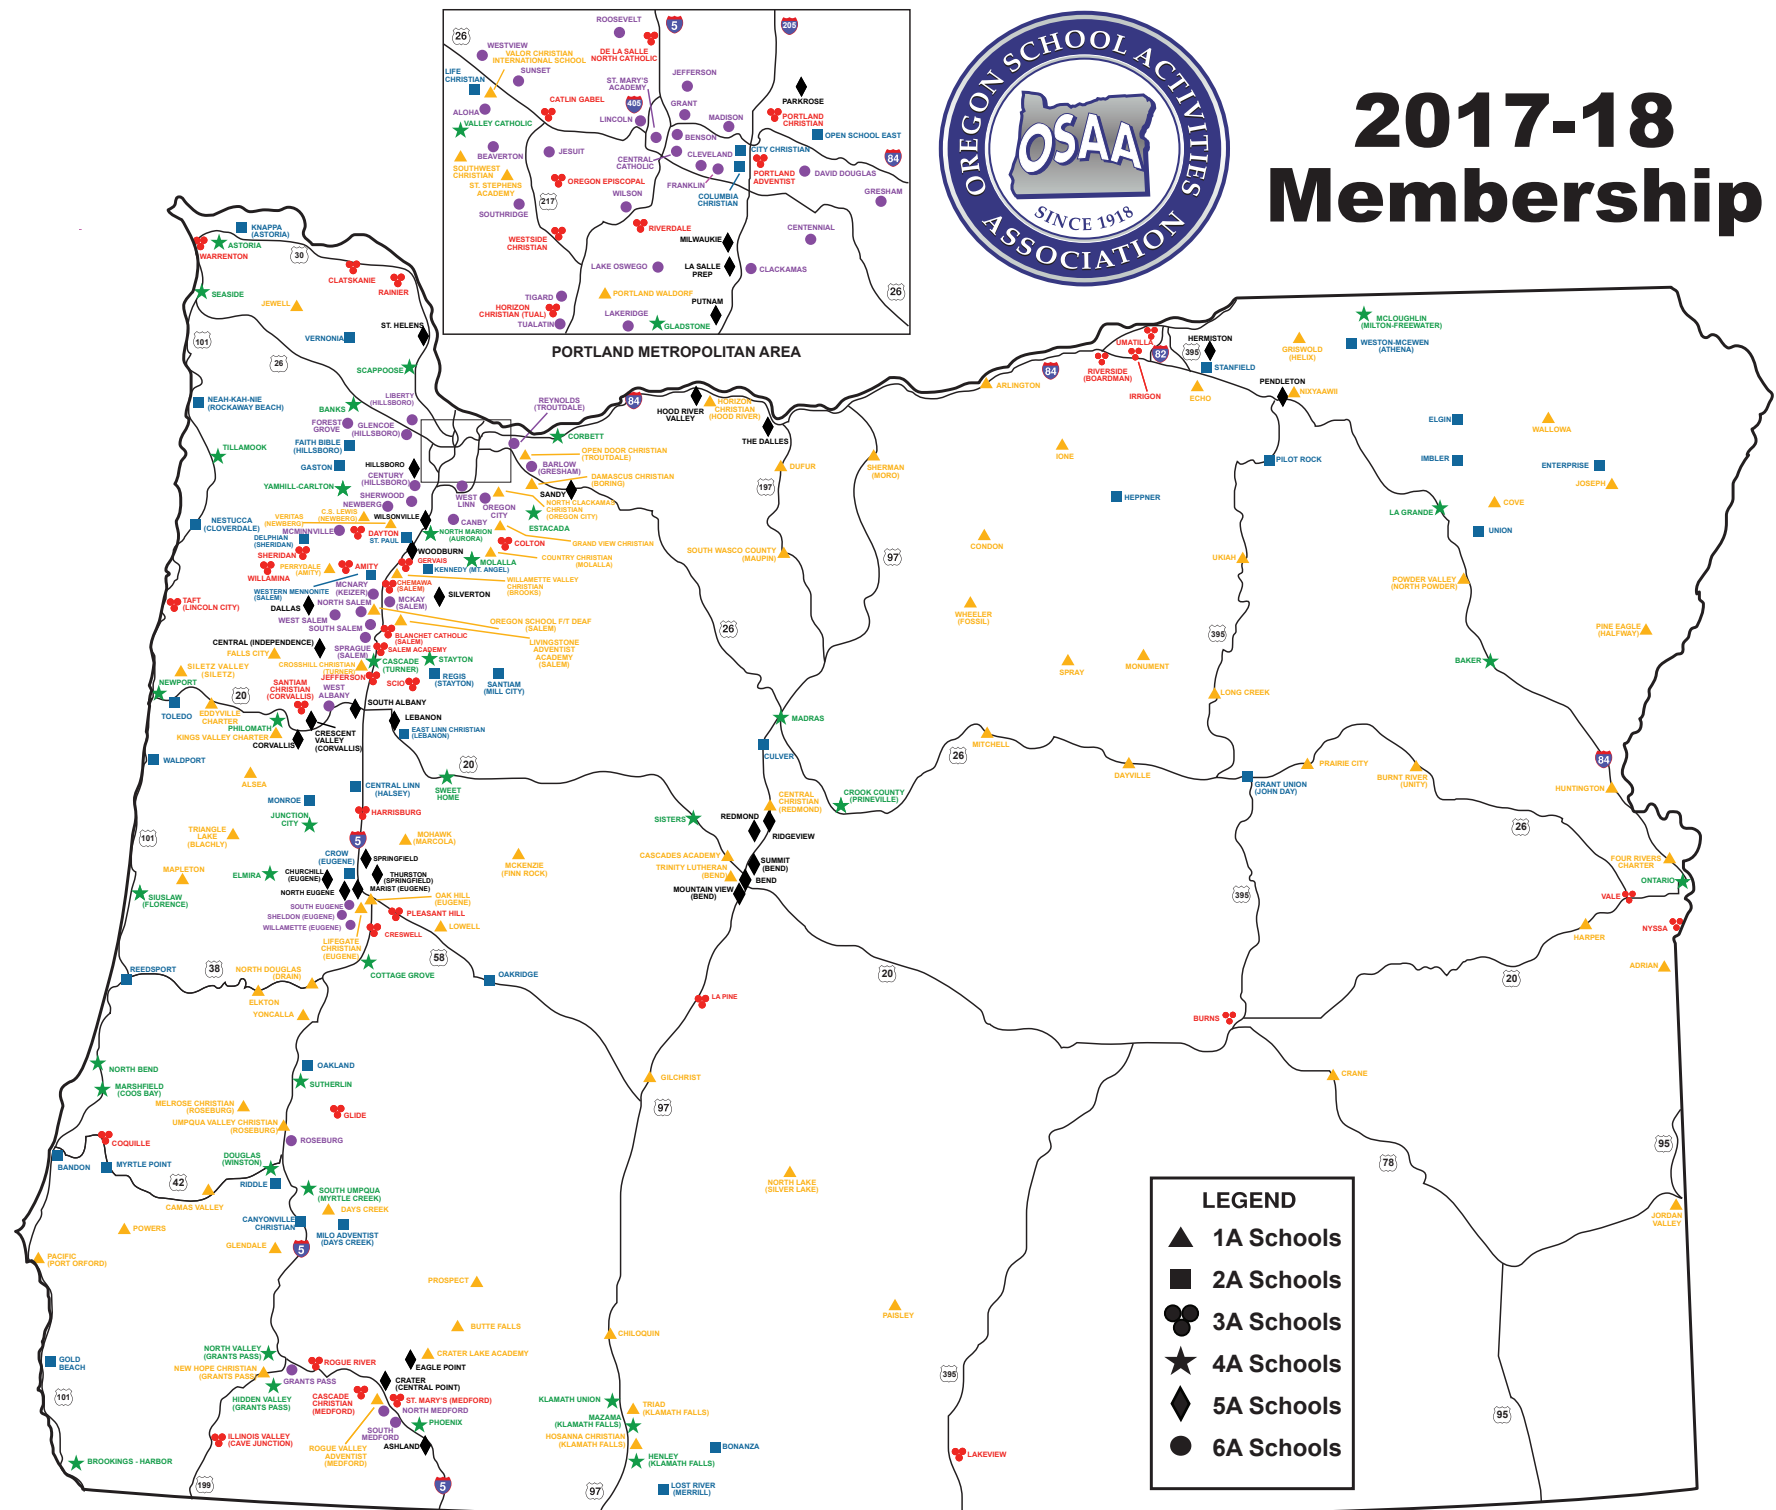

2017-18 Membership