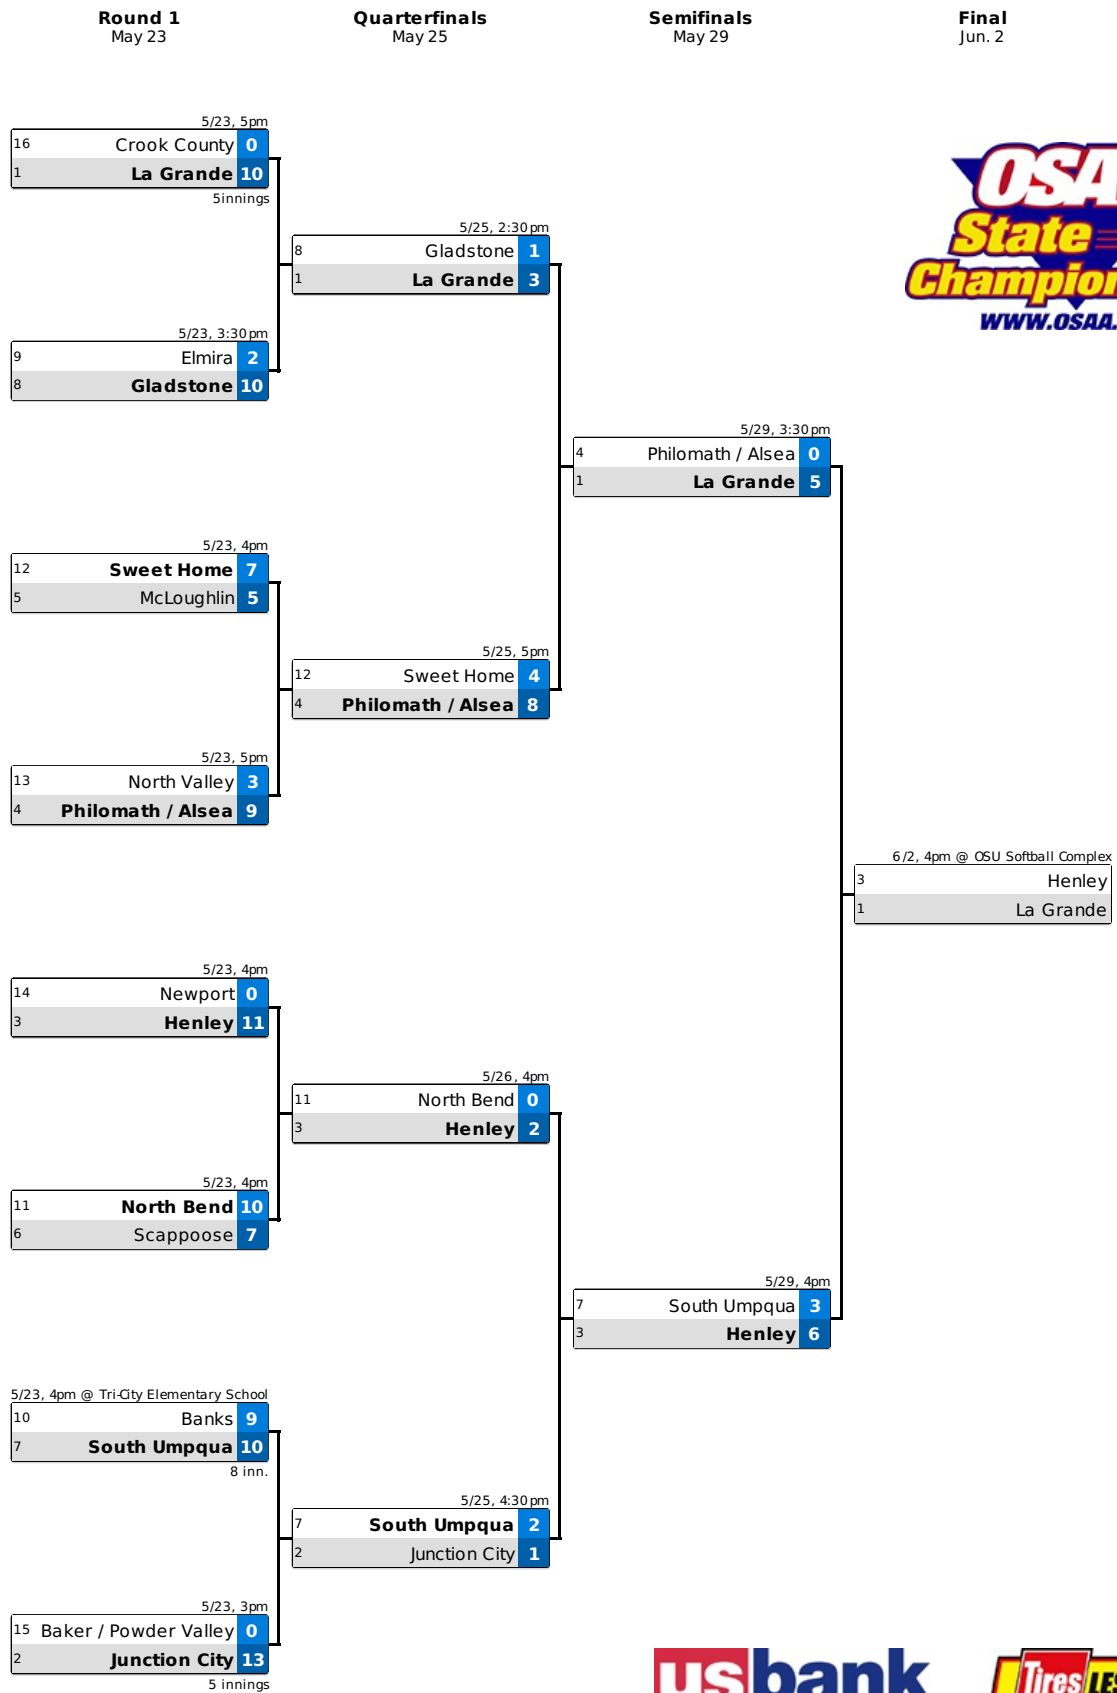

2018 OSAA / U.S. Bank / Les Schwab Tires 4A Softball State Championship

The better ranked team shall be the designated home team (bottom team in the matchup).