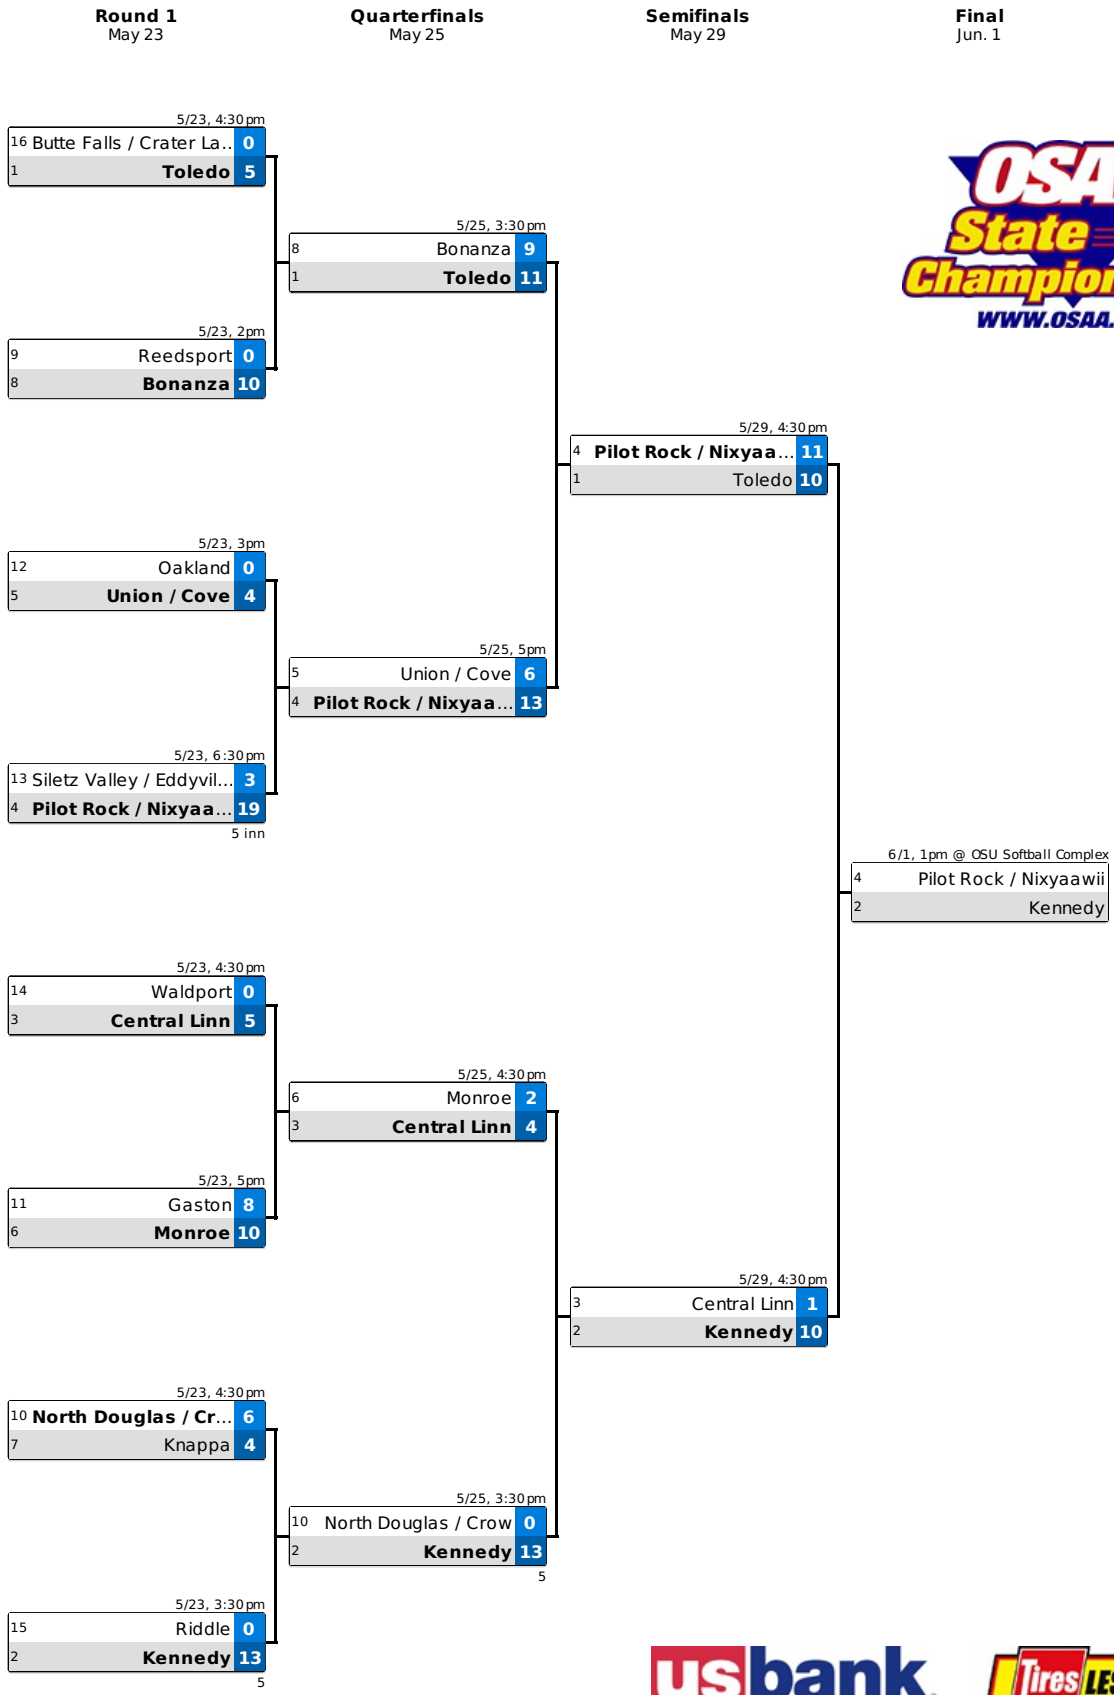

2018 OSAA / U.S. Bank / Les Schwab Tires 2A/1A Softball State Championship

The better ranked team shall be the designated home team (bottom team in the matchup).