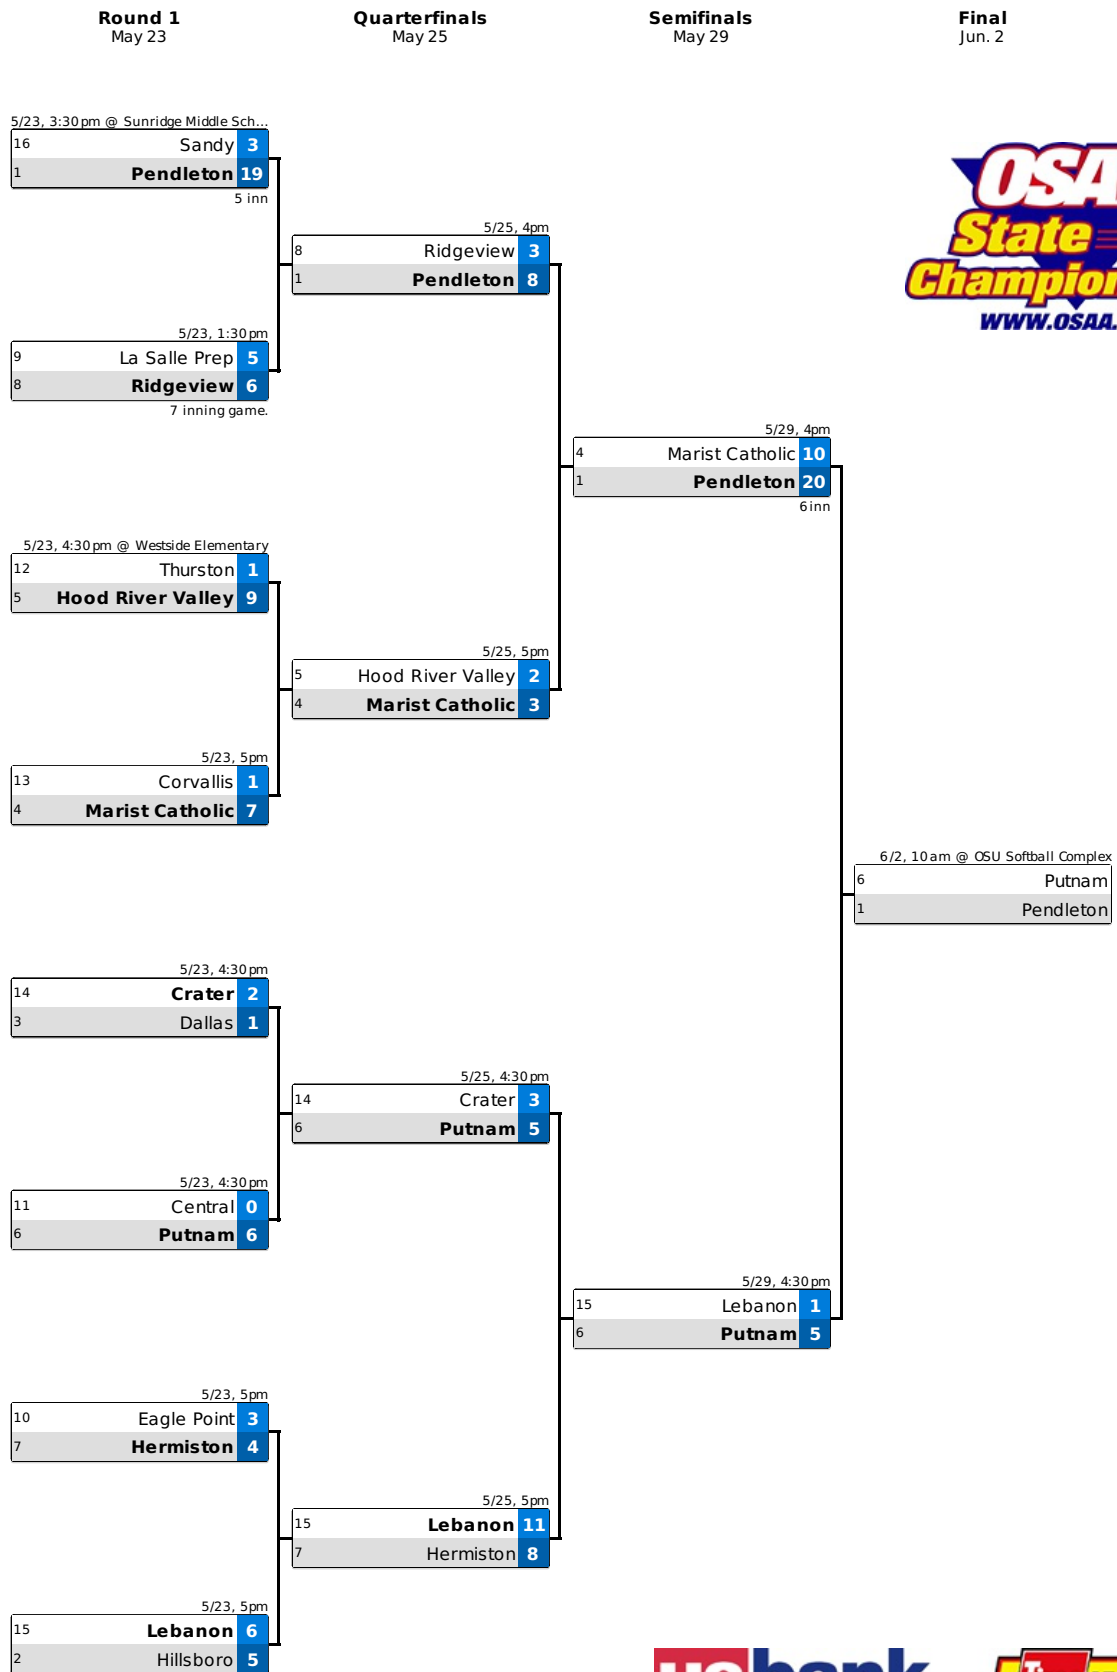

2018 OSAA / U.S. Bank / Les Schwab Tires 5A Softball State Championship

The better ranked team shall be the designated home team (bottom team in the matchup).