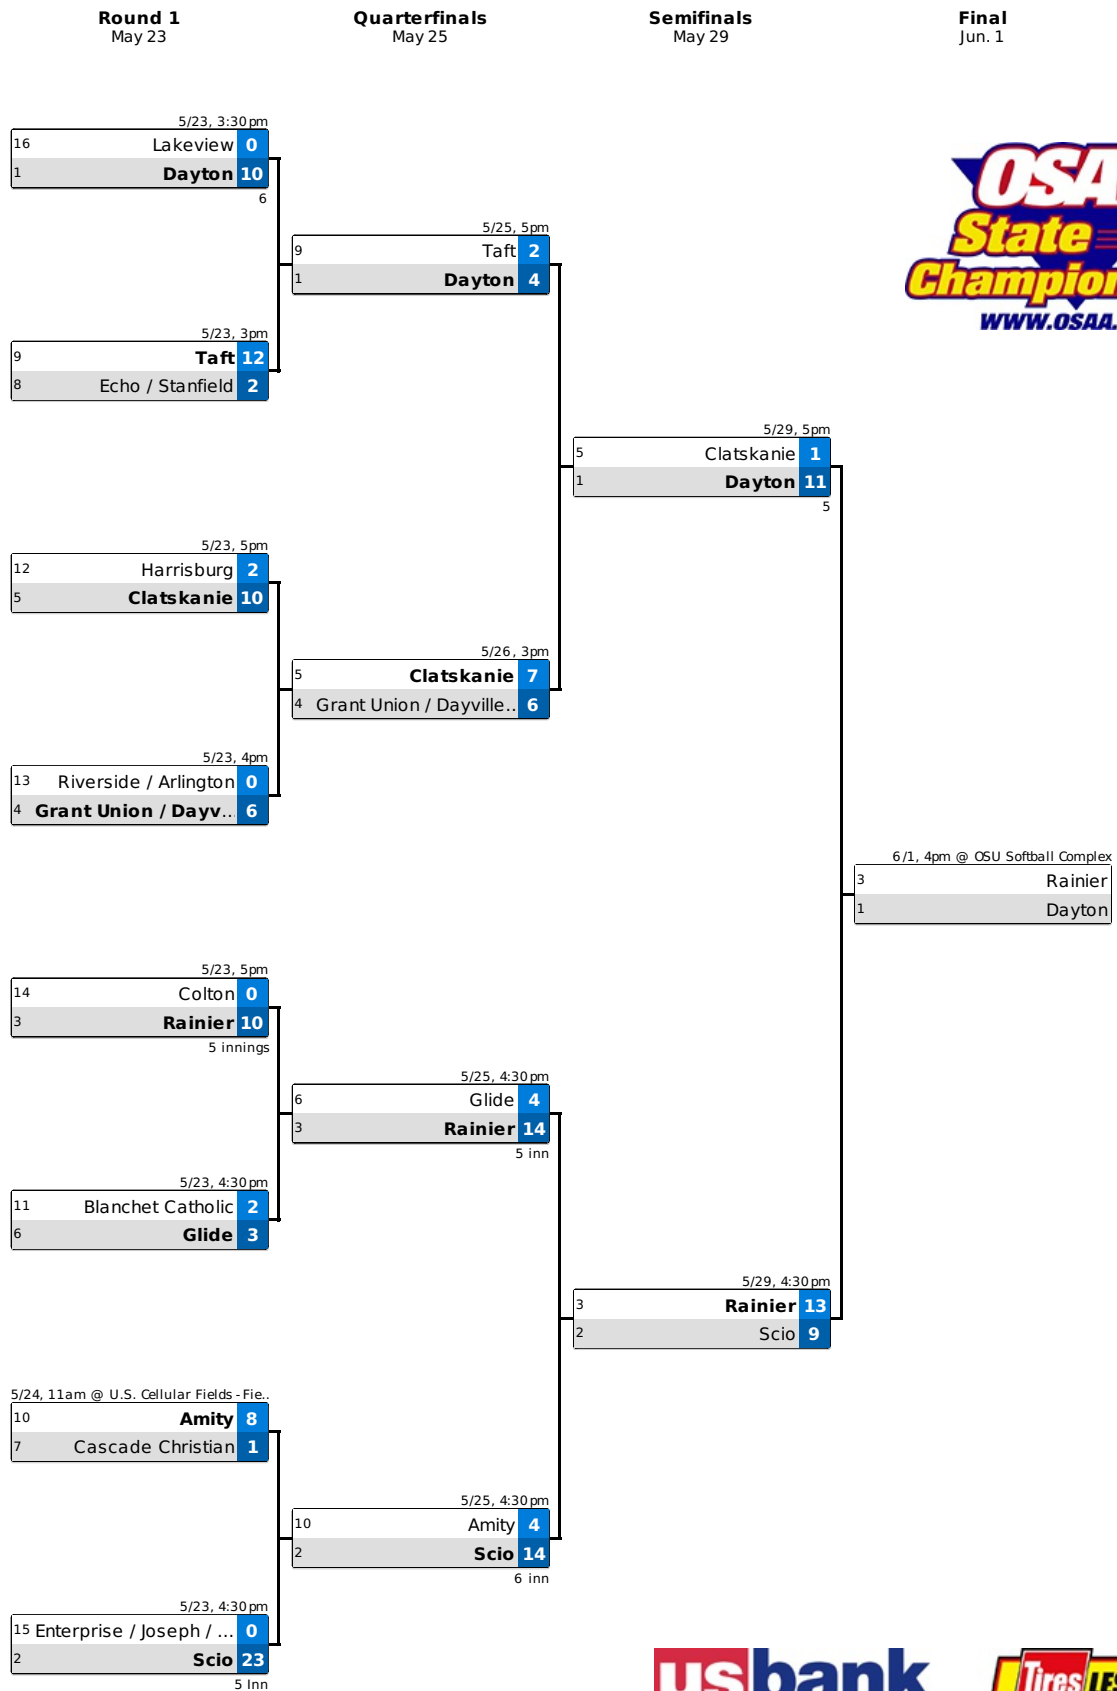

2018 OSAA / U.S. Bank / Les Schwab Tires 3A Softball State Championship

The better ranked team shall be the designated home team (bottom team in the matchup).