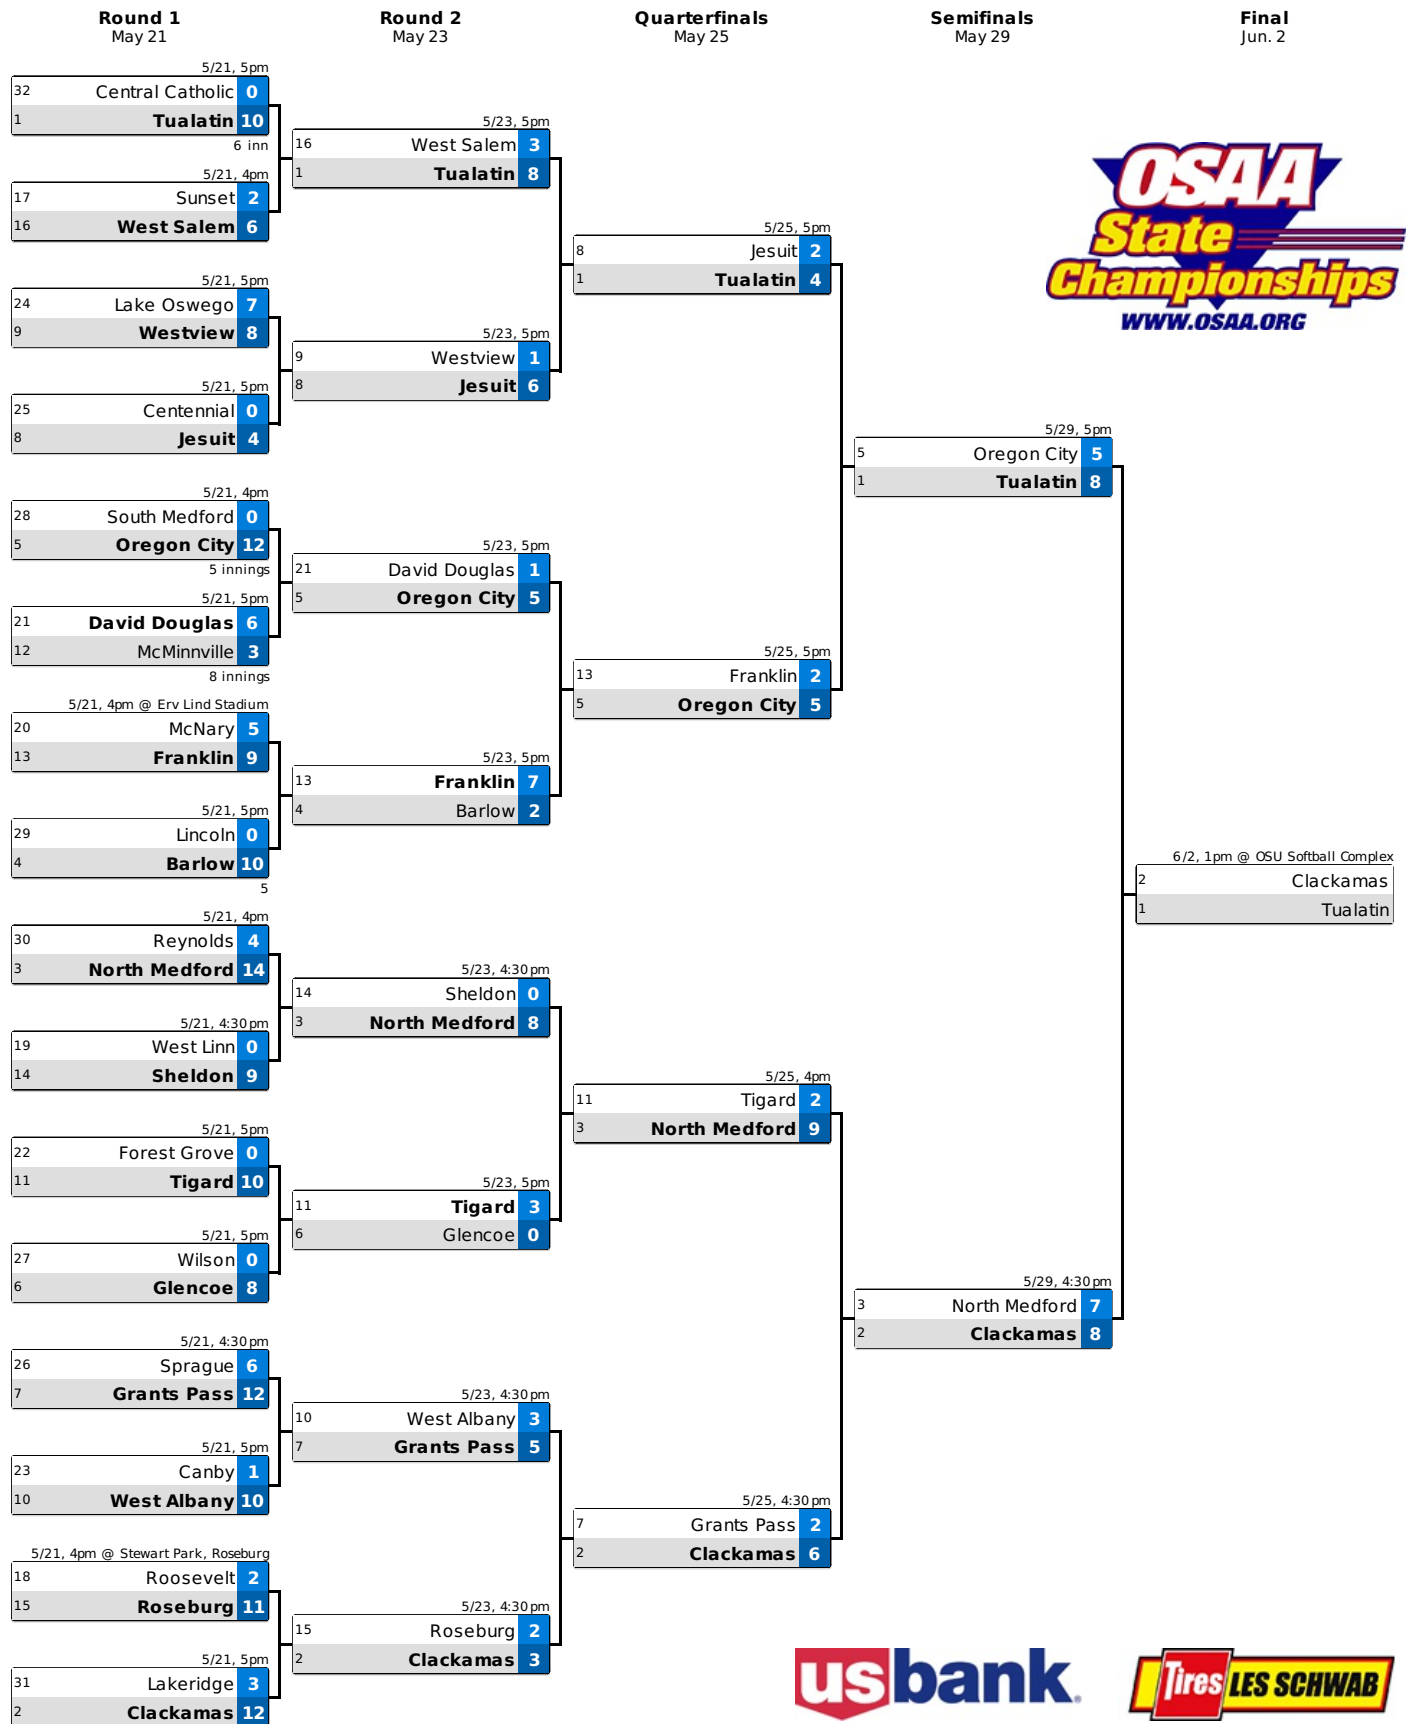

2018 OSAA / U.S. Bank / Les Schwab Tires 6A Softball State Championship

The better ranked team shall be the designated home team (bottom team in the matchup).